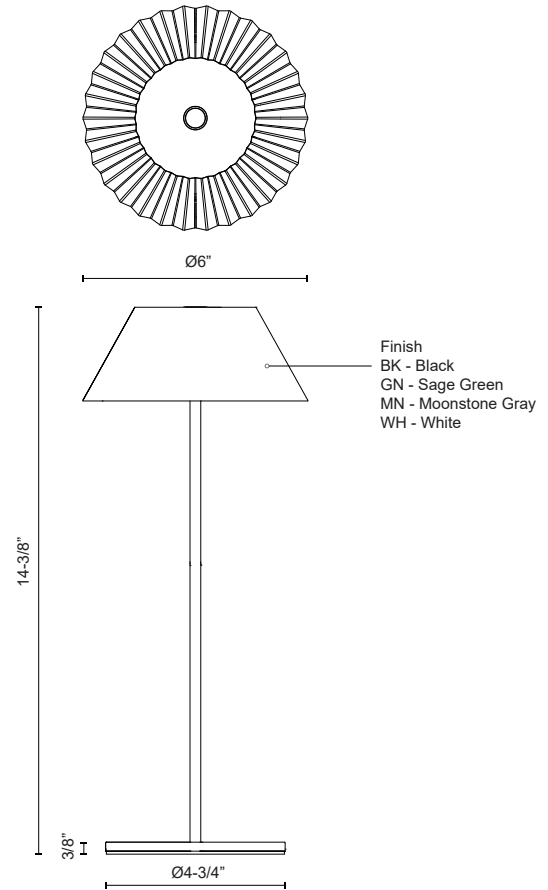

ZOLA
TL67914
TABLE LAMPS

PROJECT

TL67914-GN
Sage Green

TL67914-BK
Black

TL67914-MN
Moonstone Gray

TL67914-WH
White

SPECIFICATION DETAILS

Fixture Dimensions	D6" x H14-3/8"
Light Source	LED
Wattage	3W
Total Lumens	200lm
Delivered Lumens	BK-125lm*; GN-130lm*; MN-130lm*; WH-140lm*;
Voltage	LI-Battery
Color Temperature	2700K
CRI (Ra)	90CRI
Optional Color Temps	2700K - 5000K Available, Minimum Order Quantities Apply
LED Rated Life	50,000 hours
Dimming	Touch dimmer
Diffuser Details	Frosted Acrylic Lens
Shade Details	Steel Shade
Location	Dry
Illumination Direction	Down
Base Dimensions	D4-3/4" x H3/8"
Material	Steel + Acrylic
Paint Finish	BK01; GN; MN; WH01;

* For custom options, consult factory for details.

* For warranty information, please visit www.kuzcolighting.com/warranty

DESCRIPTION

Zola is a luminary masterpiece marrying bold design and practicality. Its exaggerated, flared pleated metal shade commands attention, while the hold-to-dim functionality ensures effortless ambiance control. With integrated LED and a remarkable 5-hour battery life at full brightness, Zola illuminates your world with both flair and endurance.

- Rechargeable table lamp (charger included)
- Integrated LED, no need for bulbs
- Hold-to-dim feature
- 5 Hours of illumination on 100% brightness
- Finish options: Sage Green, White, Black, and Moonstone Grey